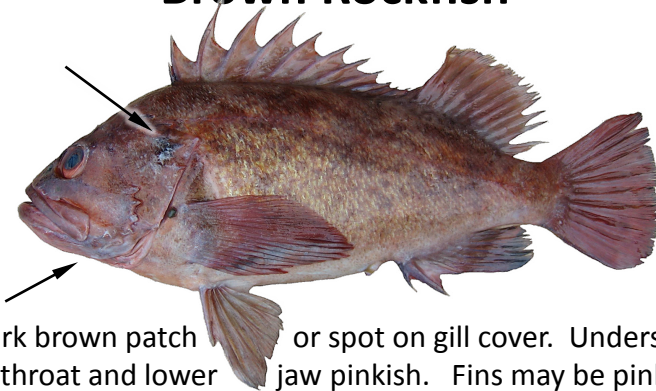

## Blue Rockfish<sup>†</sup>

Small mouth. Vague stripes across forehead. Blue-tipped pelvic fins. Large angular blotches on sides of body.

## Copper Rockfish<sup>†</sup>

Deep Bodied. Light colored band along the last 2/3 of lateral line.

## Quillback Rockfish<sup>†</sup>

Freckles on head and/or throat. Deep indentations in dorsal fin. Yellowish saddle markings do not extend to tail.

## Brown Rockfish<sup>‡</sup>

Dark brown patch or spot on gill cover. Underside of throat and lower jaw pinkish. Fins may be pinkish.