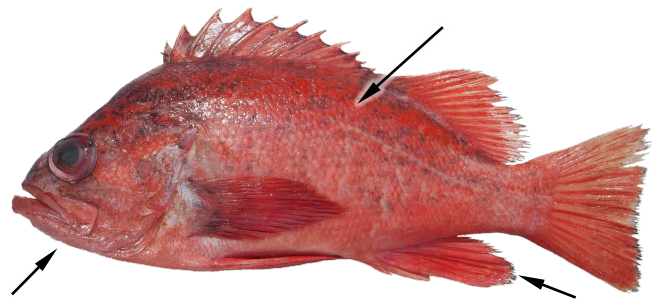

Vermilion Rockfish[†]

Lower jawline rough to touch. Body reddish and mottled with gray. Anal fin rounded.