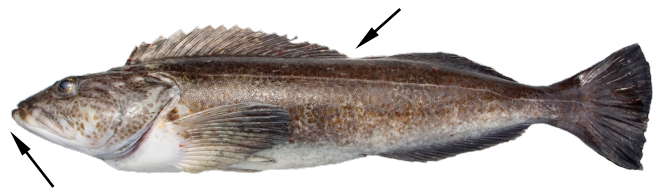

Lingcod[†]

Large mouth and large teeth. Deep notch in long dorsal fin. Elongated body. Smooth skin.