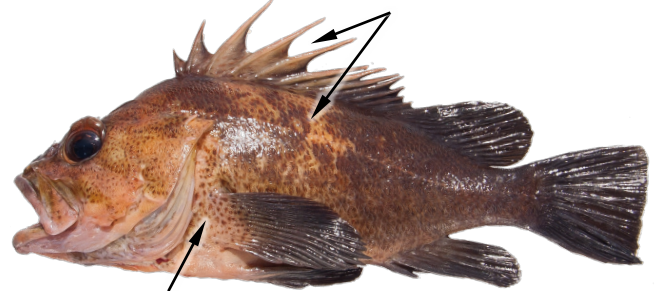

## Black Rockfish<sup>†</sup>

Large mouth. Body mottled with gray. White belly. Black spots on the dorsal membrane.

## Blue Rockfish<sup>†</sup>

Small mouth. Vague stripes across forehead. Blue-tipped pelvic fins. Large angular blotches on sides of body.

## Copper Rockfish<sup>†</sup>

Deep Bodied. Light colored band along the last 2/3 of lateral line.

## Quillback Rockfish<sup>†</sup>

Freckles on head and/or throat. Deep indentations in dorsal fin. Yellowish saddle markings do not extend to tail.