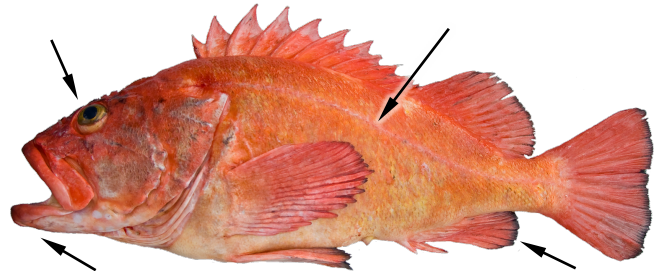

## Canary Rockfish<sup>†</sup>

Typically three stripes across side of head and gill plate. Smooth jawline. Body orange mottled with gray. Gray lateral line. Anal fin slanted. Slightly indented tail.

## Vermilion Rockfish<sup>†</sup>

Lower jawline rough to touch. Body reddish and mottled with gray. Anal fin rounded.

## Bocaccio<sup>†</sup>

Large mouth extending upwards. Slightly concave between mouth and dorsal fin. Upper jaw extends to the back of the eye. Body orange, olive or brown.

## Yelloweye Rockfish<sup>†</sup>

Bright yellow eye and raspy ridges above eye. Smooth jawline. Fins usually have black edges. Juveniles have 1 or 2 white stripes along side of body.