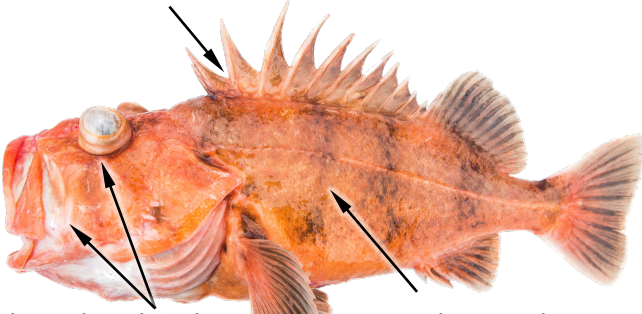

Cowcod^{††}

Very large head with and upper jaw. Deeply pale pink to orange in color very wide space between eye and notched dorsal fins. Body is with dusky vertical bars on sides.